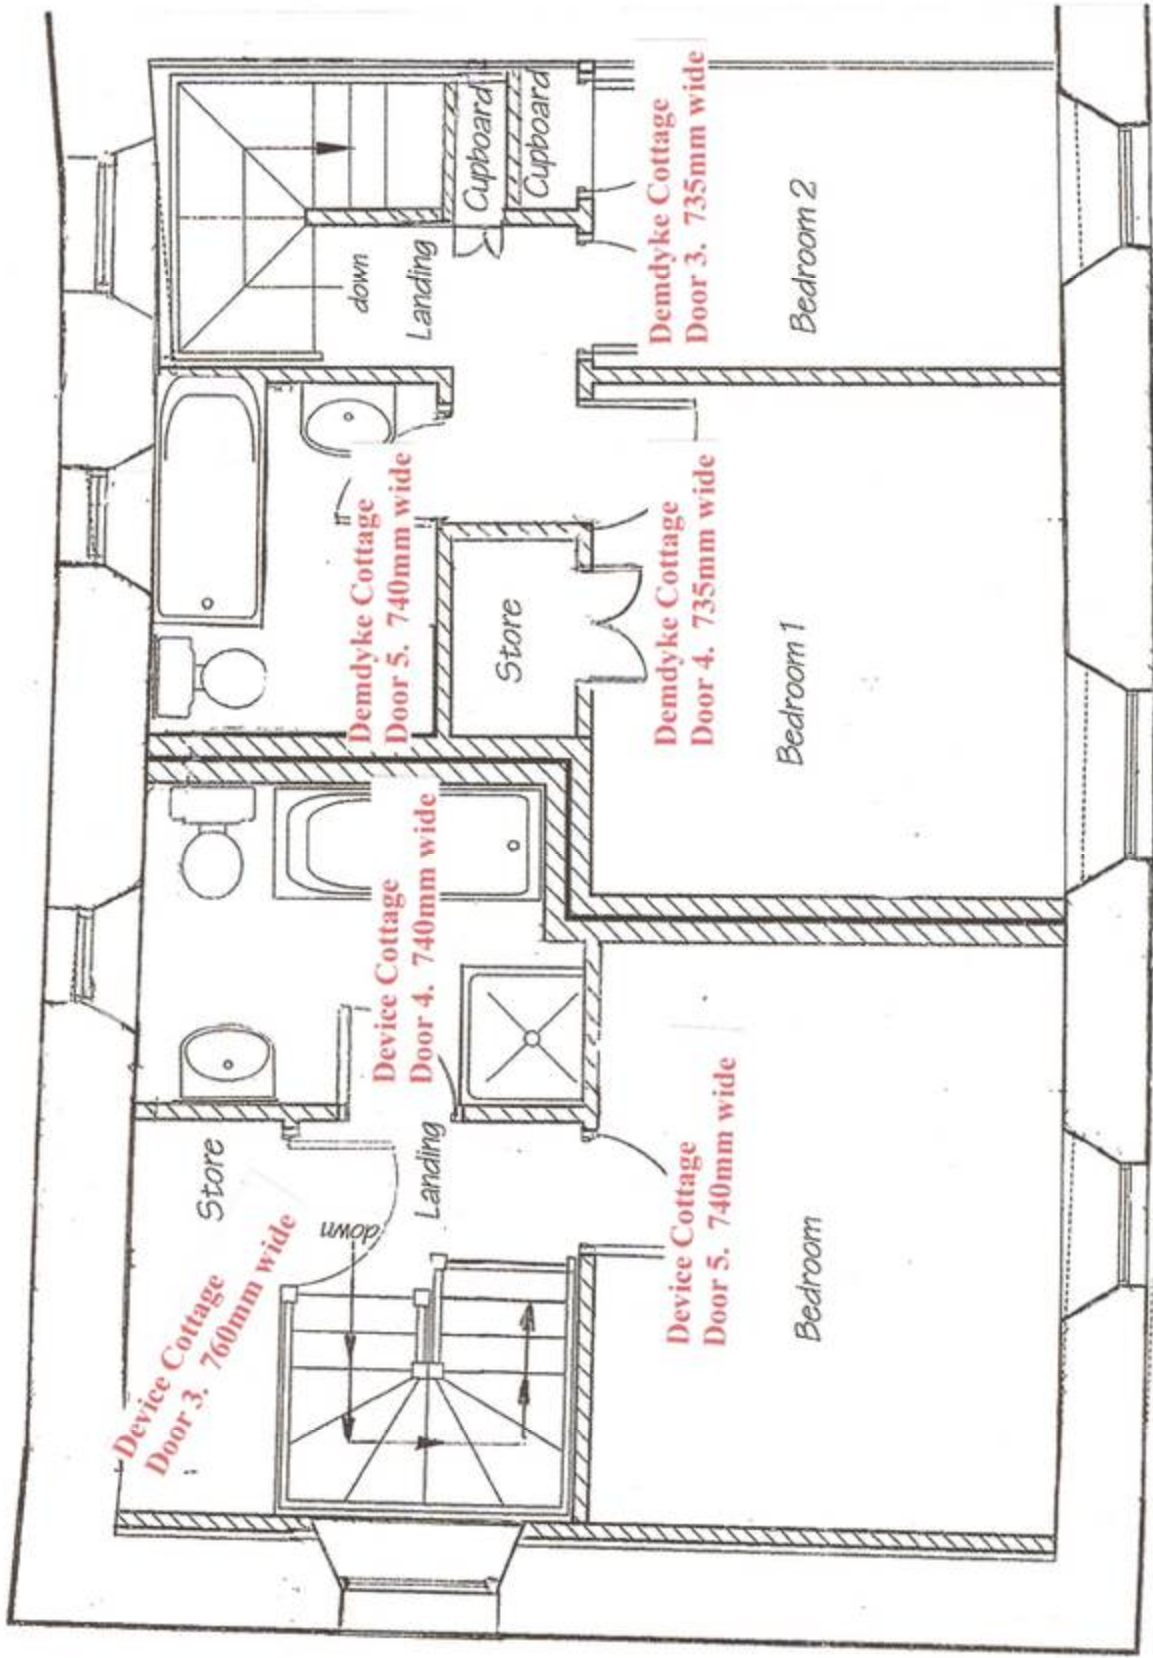

There is one step to the front of the cottage,
the height of which is 100mm.

There is one step to this door,
the height of which is 130mm.

There are 13 stairs from the Ground Floor
to the 1st Floor the height of each step is 190mm

Device Cottage

Demdyke Cottage

There are 3 steps to the front of the cottage
Step 1. 180mm high
Step 2. 200mm high
Step 3. 150mm high

MALKIN TOWER FARM HOLIDAY COTTAGES

GROUND FLOOR PLAN

Device Cottage

Demdyke Cottage

MALKIN TOWER FARM HOLIDAY COTTAGES

FIRST FLOOR PLAN

DEMDYKE COTTAGE ACCESS PLAN DETAILS

Demdyke Cottage door 1
835mm wide
There are 3steps to the front of this door
Step 1 180mm high
Step 2 200mm high
Step3 150mm high

There are 13 stairs from the ground floor to the 1st floor the height of each step is 190mm

Demdyke Cottage Access Plan Details.(continued)

Door 2 is 800mm wide and there is 1 step, the height of which is 130mm