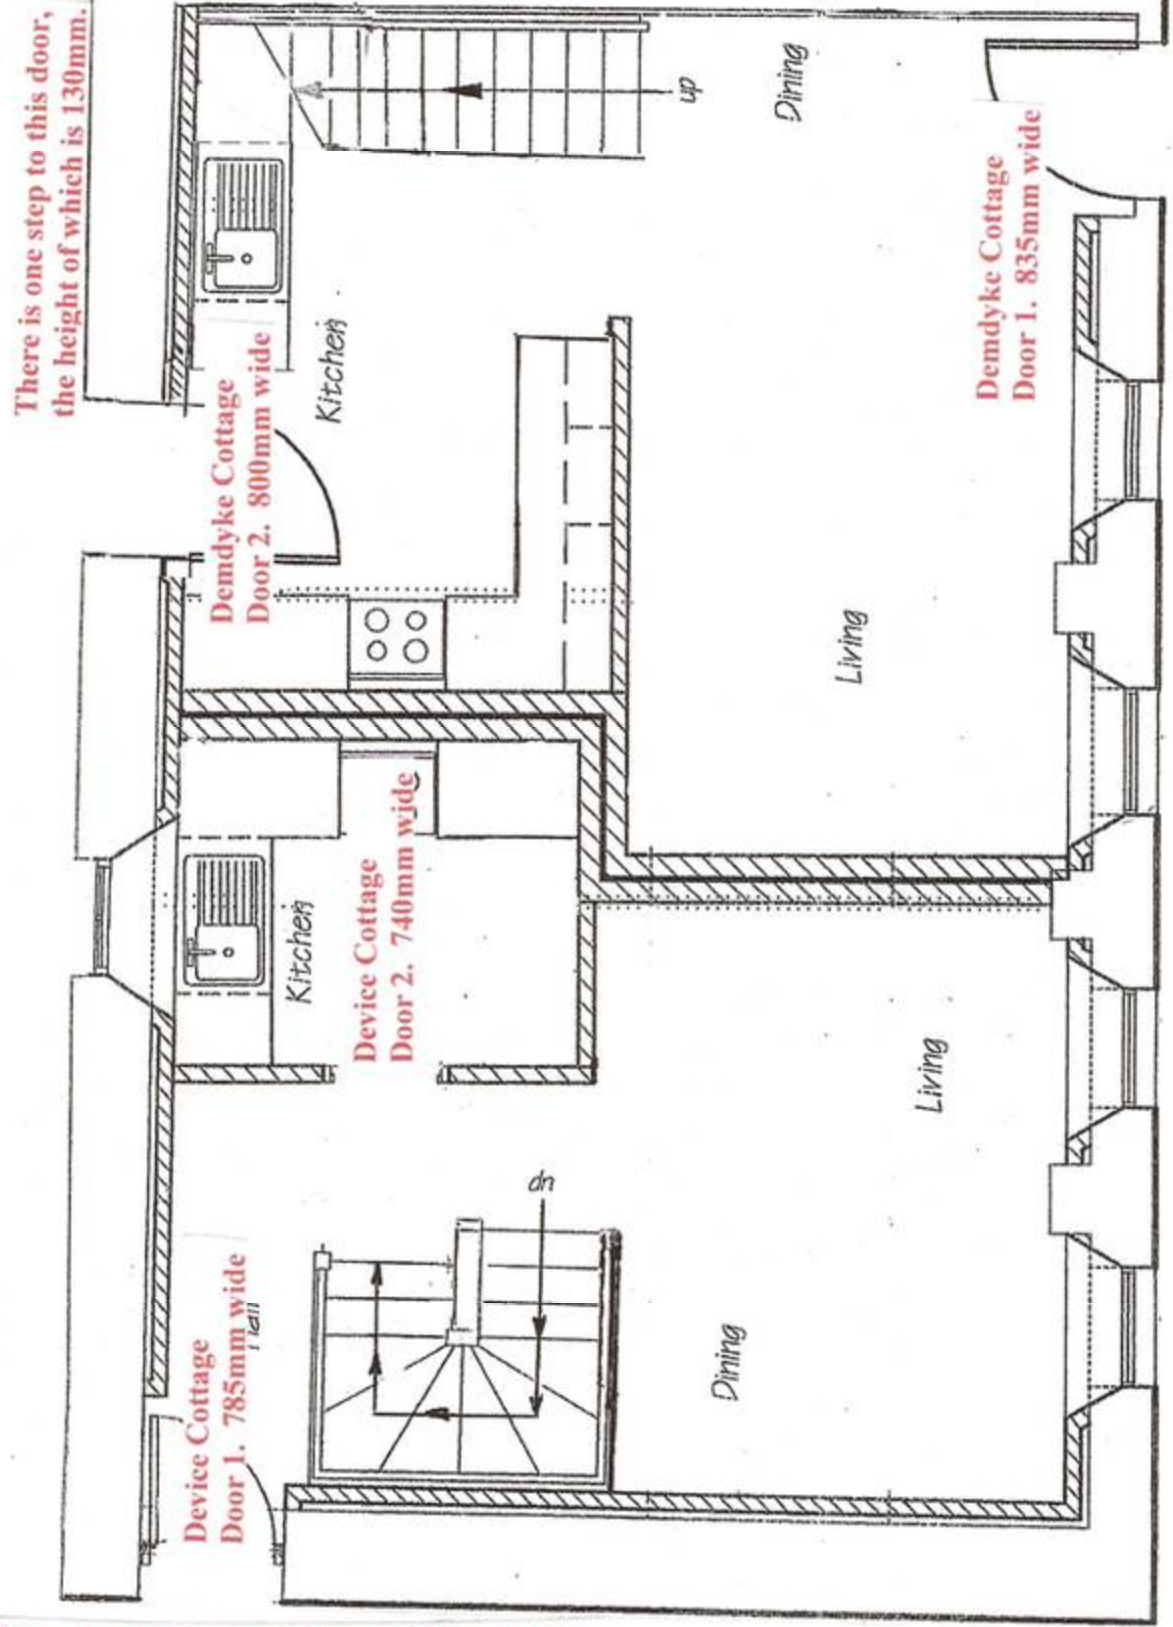

There is one step to the front of the cottage,
the height of which is 100mm.

There is one step to this door,
the height of which is 130mm.

There are 13 stairs from the Ground Floor
to the 1st Floor the height of each step is 190mm

Device Cottage

Demdyke Cottage

There are 3 steps to the front of the cottage
Step 1. 180mm high
Step 2. 200mm high
Step 3. 150mm high

MALKIN TOWER FARM HOLIDAY COTTAGES

GROUND FLOOR PLAN

Device Cottage

Demdyke Cottage

MALKIN TOWER FARM HOLIDAY COTTAGES

FIRST FLOOR PLAN

DEMDYKE COTTAGE ACCESS PLAN DETAILS

Demdyke Cottage door 1
835mm wide
There are 3steps to the front of this door
Step 1 180mm high
Step 2 200mm high
Step3 150mm high

There are 13 stairs from the ground floor to the 1st floor the height of each step is 190mm

Demdyke Cottage Access Plan Details.(continued)

Door 2 is 800mm wide and there is 1 step, the height of which is 130mm