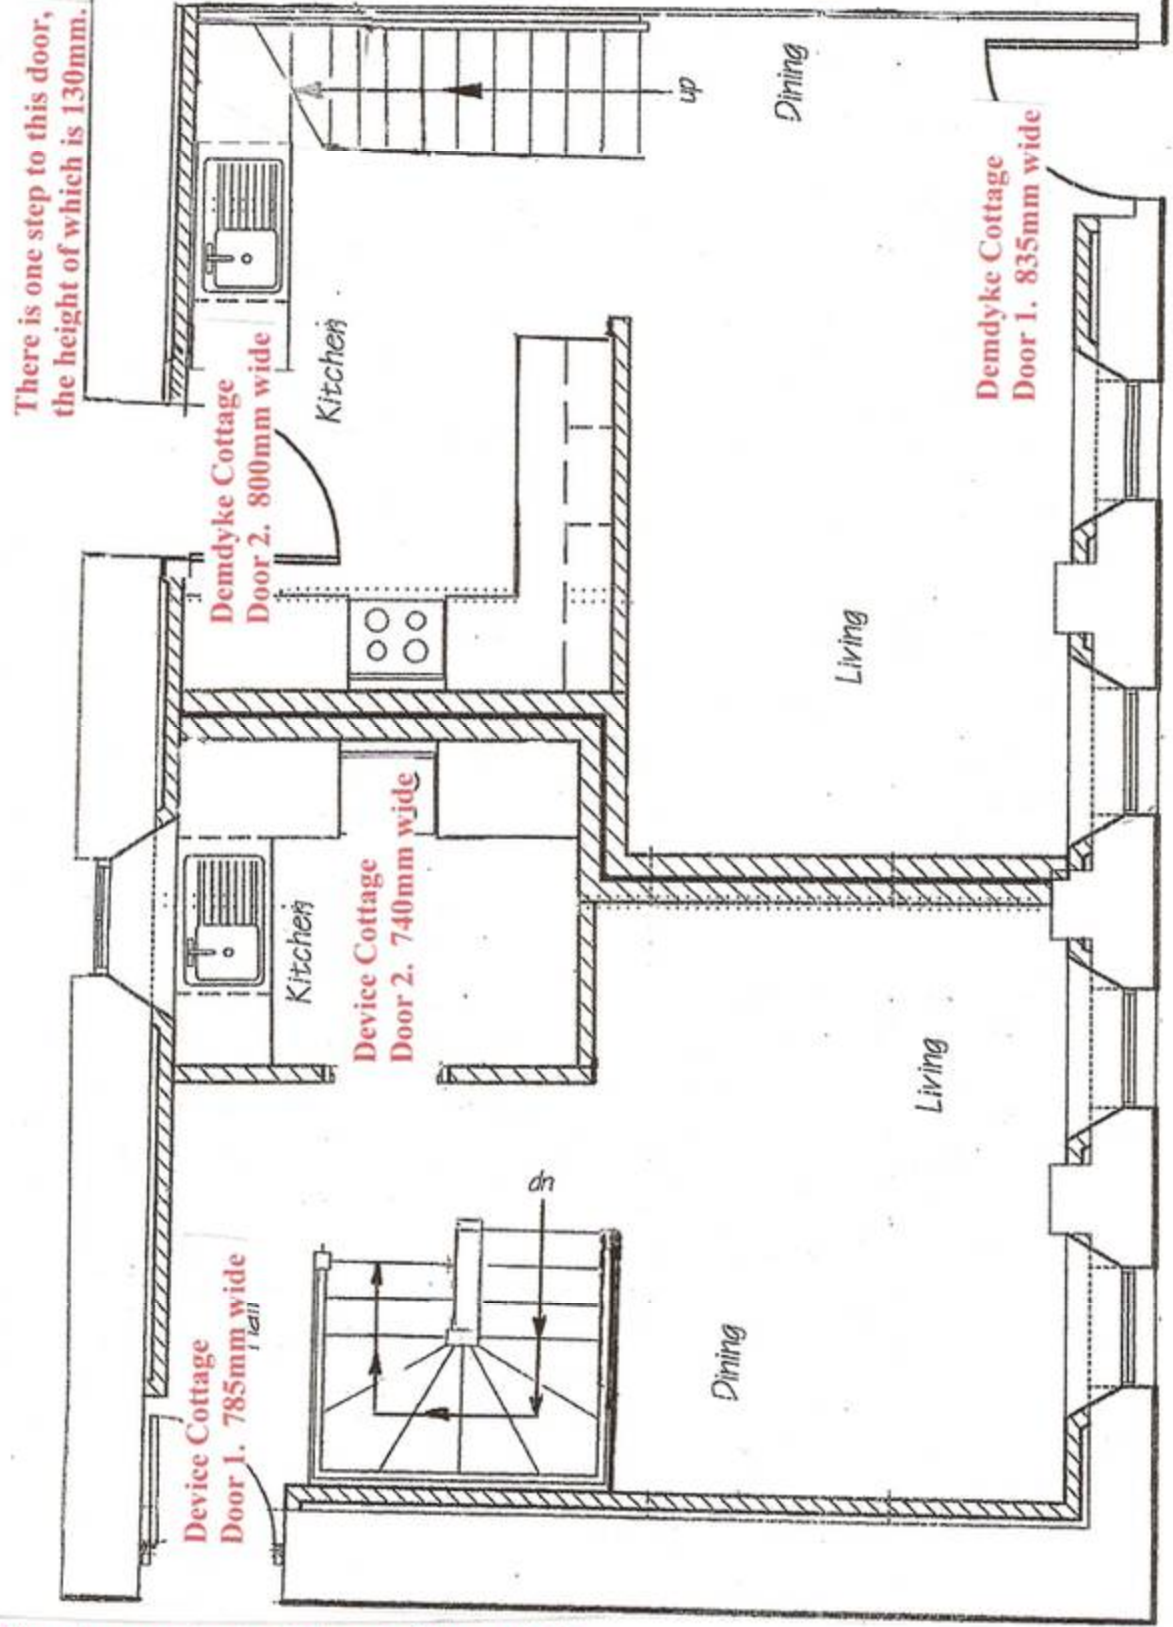

There is one step to the front of the cottage,
the height of which is 100mm.

There is one step to this door,
the height of which is 130mm.

There are 13 stairs from the Ground Floor
to the 1st Floor the height of each step is 190mm

Device Cottage

Demdyke Cottage

There are 3 steps to the front of the cottage
Step 1. 180mm high
Step 2. 200mm high
Step 3. 150mm high

MALKIN TOWER FARM HOLIDAY COTTAGES

GROUND FLOOR PLAN

Device Cottage

Demdyke Cottage

MALKIN TOWER FARM HOLIDAY COTTAGES

FIRST FLOOR PLAN

DEMDYKE COTTAGE ACCESS PLAN DETAILS

**Demdyke Cottage door 1
835mm wide
There are 3steps to the front of this door
Step 1 180mm high
Step 2 200mm high
Step3 150mm high**

There are 13 stairs from the ground floor to the 1st floor the height of each step is 190mm

Demdyke Cottage Access Plan Details.(continued)

Door 2 is 800mm wide and there is 1 step, the height of which is 130mm