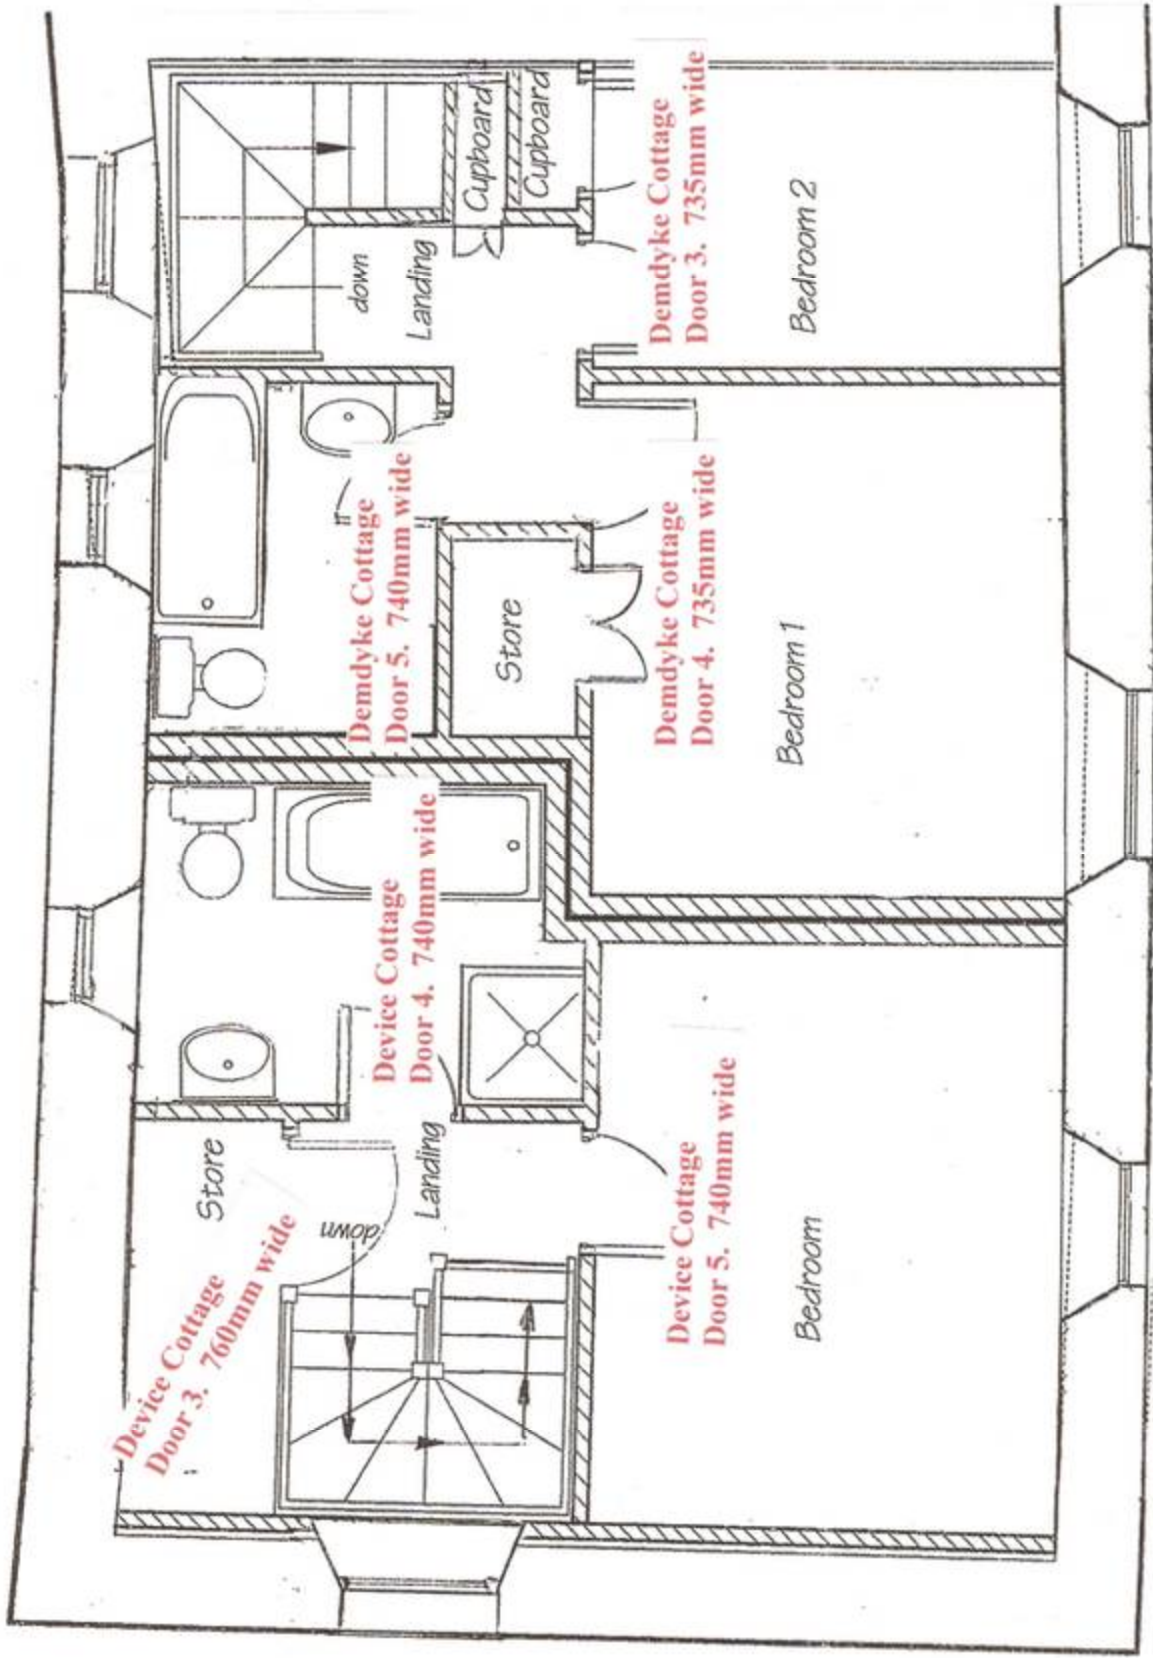

There is one step to the front of the cottage,
the height of which is 100mm.

There is one step to this door,
the height of which is 130mm.

There are 13 stairs from the Ground Floor
to the 1st Floor the height of each step is 190mm

Device Cottage

Demdyke Cottage

There are 3 steps to the front of the cottage
Step 1. 180mm high
Step 2. 200mm high
Step 3. 150mm high

MALKIN TOWER FARM HOLIDAY COTTAGES

GROUND FLOOR PLAN

Device Cottage

Demdyke Cottage

MALKIN TOWER FARM HOLIDAY COTTAGES

FIRST FLOOR PLAN

DEMDYKE COTTAGE ACCESS PLAN DETAILS

**Demdyke Cottage door 1
835mm wide
There are 3steps to the front of this door
Step 1 180mm high
Step 2 200mm high
Step3 150mm high**

There are 13 stairs from the ground floor to the 1st floor the height of each step is 190mm

Demdyke Cottage Access Plan Details.(continued)

Door 2 is 800mm wide and there is 1 step, the height of which is 130mm